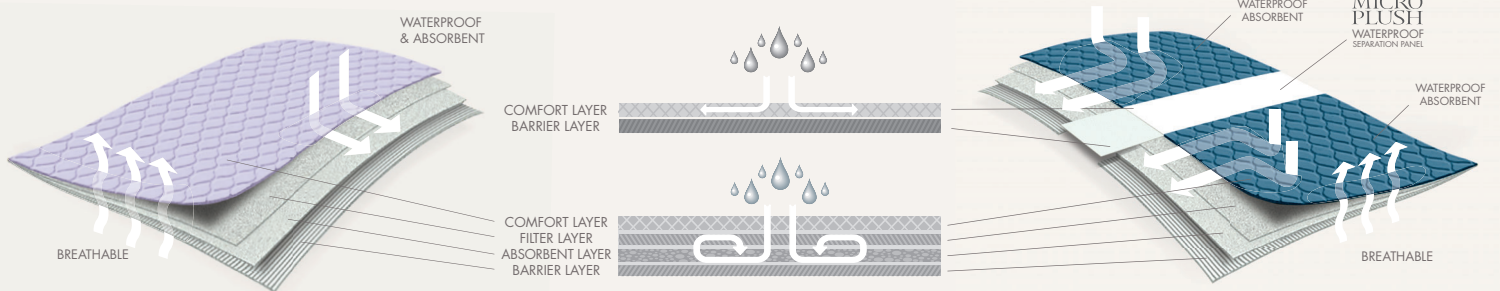

Absorbent & Waterproof Bed Pad with tuck-ins

- Suits Double or Queen mattresses (Suits US Sizes Full or Queen mattresses)

X-wide

X-wide DUAL

Product	Colours	Code	Barcode
X-wide Bed Pad with tuck-ins	Mauve	CXW-153085-25-1	9346510003256
X-wide Bed Pad with tuck-ins	Teal Blue	CXW-153085-25-1TB	9346510003263
X-wide Bed Pad with tuck-ins	White	CXW-153085-25-1WH	9346510003270
X-wide Bed Pad with tuck-ins	Charcoal	CXW-153085-25-1CH	9346510006004
X-wide Dual Bed Pad with tuck-ins	Mauve	CXWD-153085-25-1	9346510003287
X-wide Dual Bed Pad with tuck-ins	Teal Blue	CXWD-153085-25-1TB	9346510003294
X-wide Dual Bed Pad with tuck-ins	White	CXWD-153085-25-1WH	9346510003300
X-wide Dual Bed Pad with tuck-ins	Charcoal	CXWD-153085-25-1CH	9346510006011

One sleep panel: 70 x 85cm - 28'' x 33''  
Total sleep area: 153 x 85cm - 60'' x 33''  
+60cm/23'' tuck-ins

#### FABRIC CONTENT

FACE: 100% BRUSHED POLYESTER  
SOAKER: 100% POLYESTER  
LINING: 100% POLYURETHANE  
BACKING: 100% POLYESTER

#### Comfortable:

- Suitable for 2 person use
- The X-wide Dual has a Micro Plush waterproof panel which keeps liquid separate.
- Soft stay-dry top layer
- Holds 3 full bladder voids over 8 hours
- Waterproof & breathable backing