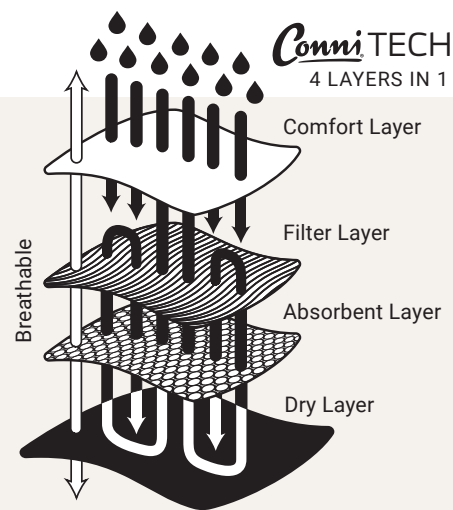

Absorbent & Waterproof
Underwear with purpose

- Suitable for light incontinence or light bladder leakage (LBL)
- Discreet, secure and slim absorbent fixed pad extends to waist front and back
- Breathable waterproof barrier (PVC free) keeps clothing dry and hygienic
- Machine washable and tumble dryer safe
- No additional pad or waterproofs necessary
- To be worn as regular pull on underwear

HYGROSCOPIC SYSTEM

FABRIC CONTENT

OUTER FABRIC: 95% COTTON, 5% ELASTANE
GUSSET SOAKER: 100% POLYESTER
GUSSET LINING: 100% POLYURETHANE

WOMEN'S SIZES

AU/NZ Size	Waist	Hip	US Size
10	71cm	98cm	6 (S)
	28"	38"	
12	76cm	103cm	8 (M)
	30"	40"	
14	81cm	108cm	10 (L)
	32"	42"	
16	86cm	113cm	12 (XL)
	34"	44"	
18	91cm	118cm	14 (2XL)
	36"	46"	
20	96cm	123cm	16 (3XL)
	38"	48"	
22	101cm	128cm	18 (4XL)
	40"	50"	
24	106cm	133cm	20 (5XL)
	42"	52"	
26	111cm	138cm	22 (6XL)
	44"	54"	